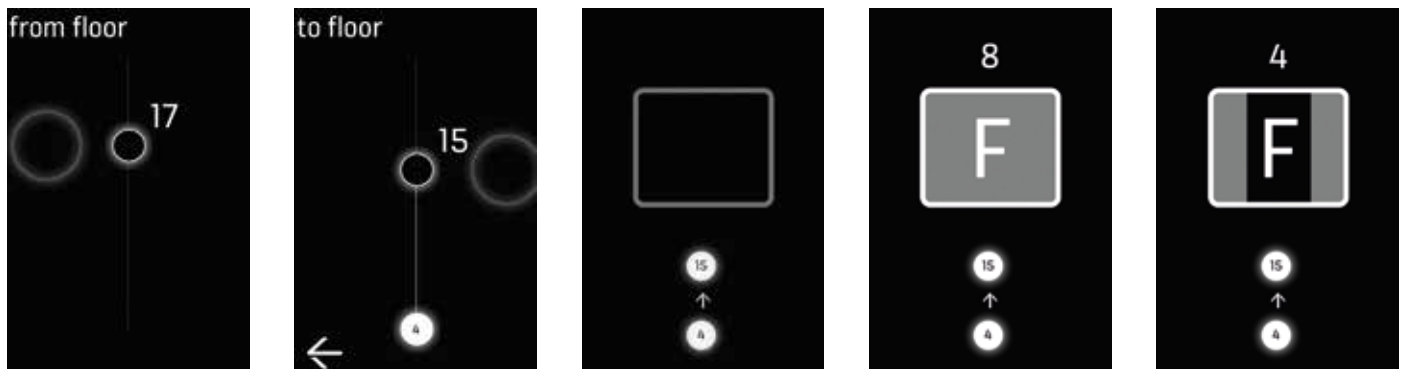

Slider user interface

1. User indicates departure floor
2. User indicates destination floor
3. Lift call is processed
4. The allocated lift is displayed
5. Arrival of the lift is indicated

MANAGING KONE REMOTECALL IN YOUR BUILDING

KONE People Flow Manager software allows you to easily create and manage user accounts:

- Add or remove users
- View all users
- View and edit information for particular users
- Manage floor access rights
- Set call type (normal destination, priority, disability)