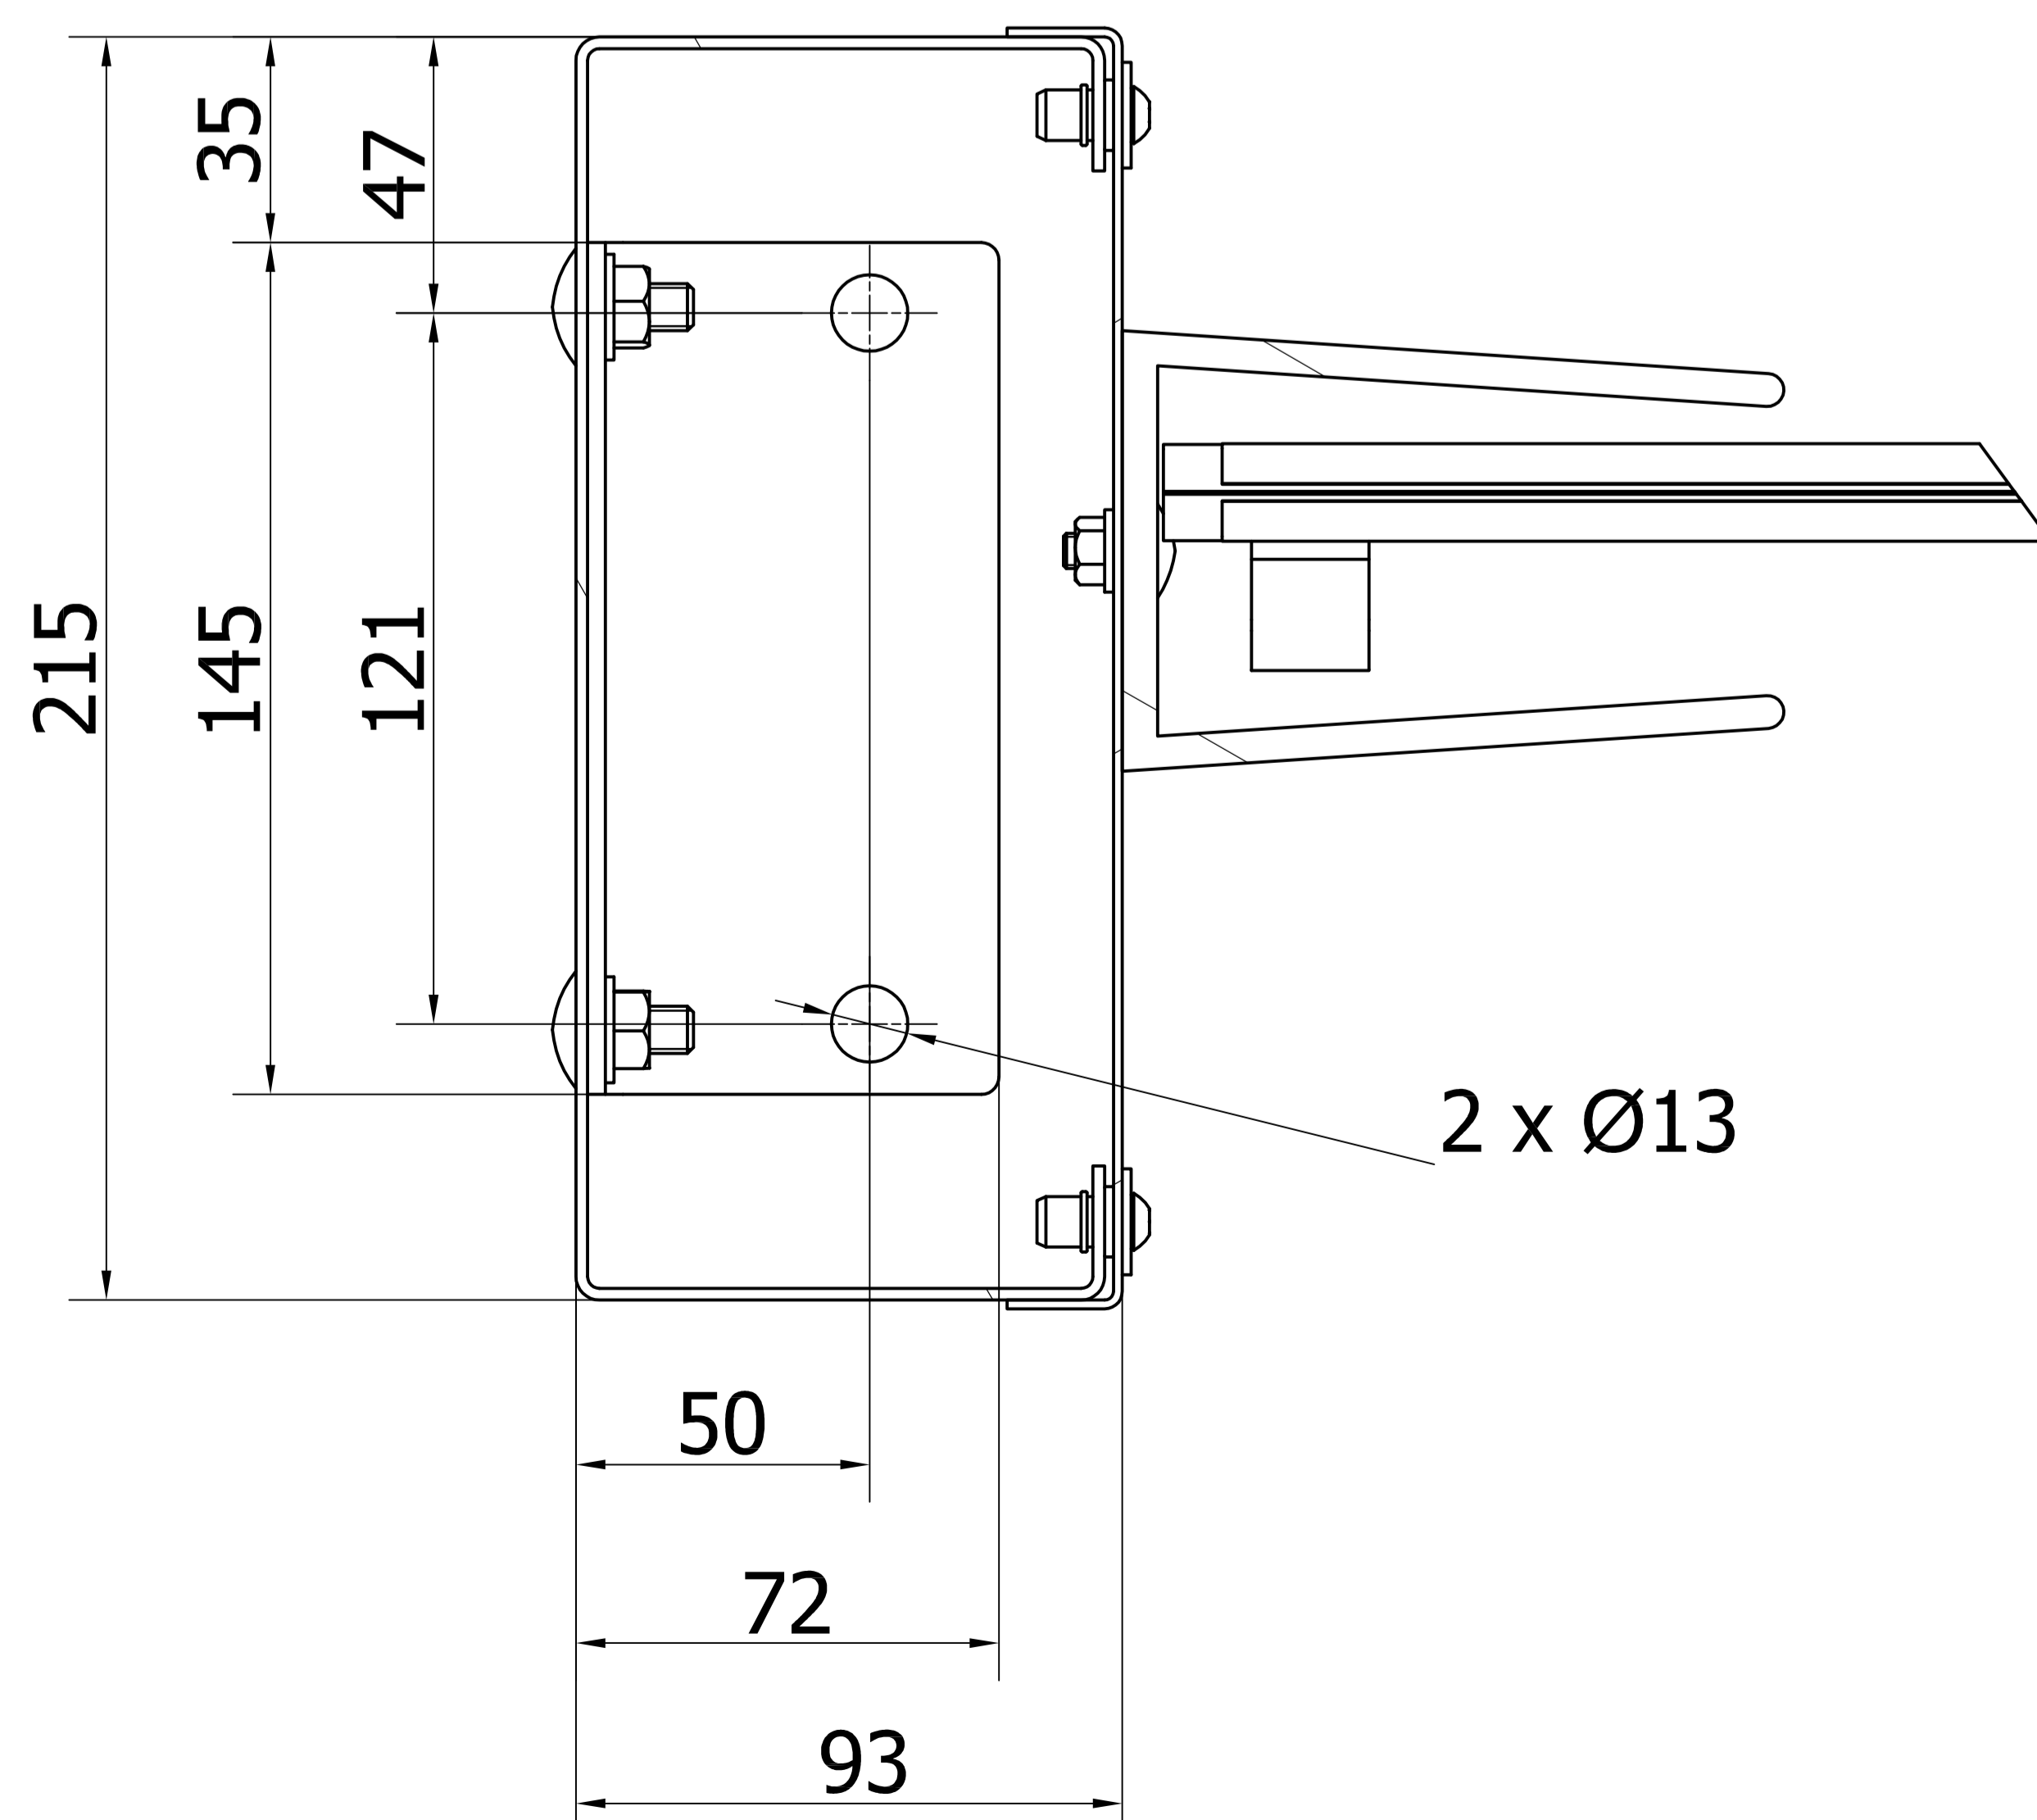

DETAIL B
Drilling & Fixing on floor

CAREFUL ABS Box IF OFFSET Controlbox Same Electrical Condition.

400V 3-Phases OR 230V 3-Phases

Door Supply Cable :
square 4G2.5
3 phases + earth
Without neutral

Head Circuit Breaker :
Either 16A curve C
or 10A curve AM

ABS Controlbox Height = 120 mm
Controlbox IP65

KONE

Roll One
Dimension & Space Requirement

made by : grinandjf

Date : 14/02/2017

Scale : fs

Drawing sheet : Roll One

update on :
update by :
version :

page : 1/1

Paper Size : A2