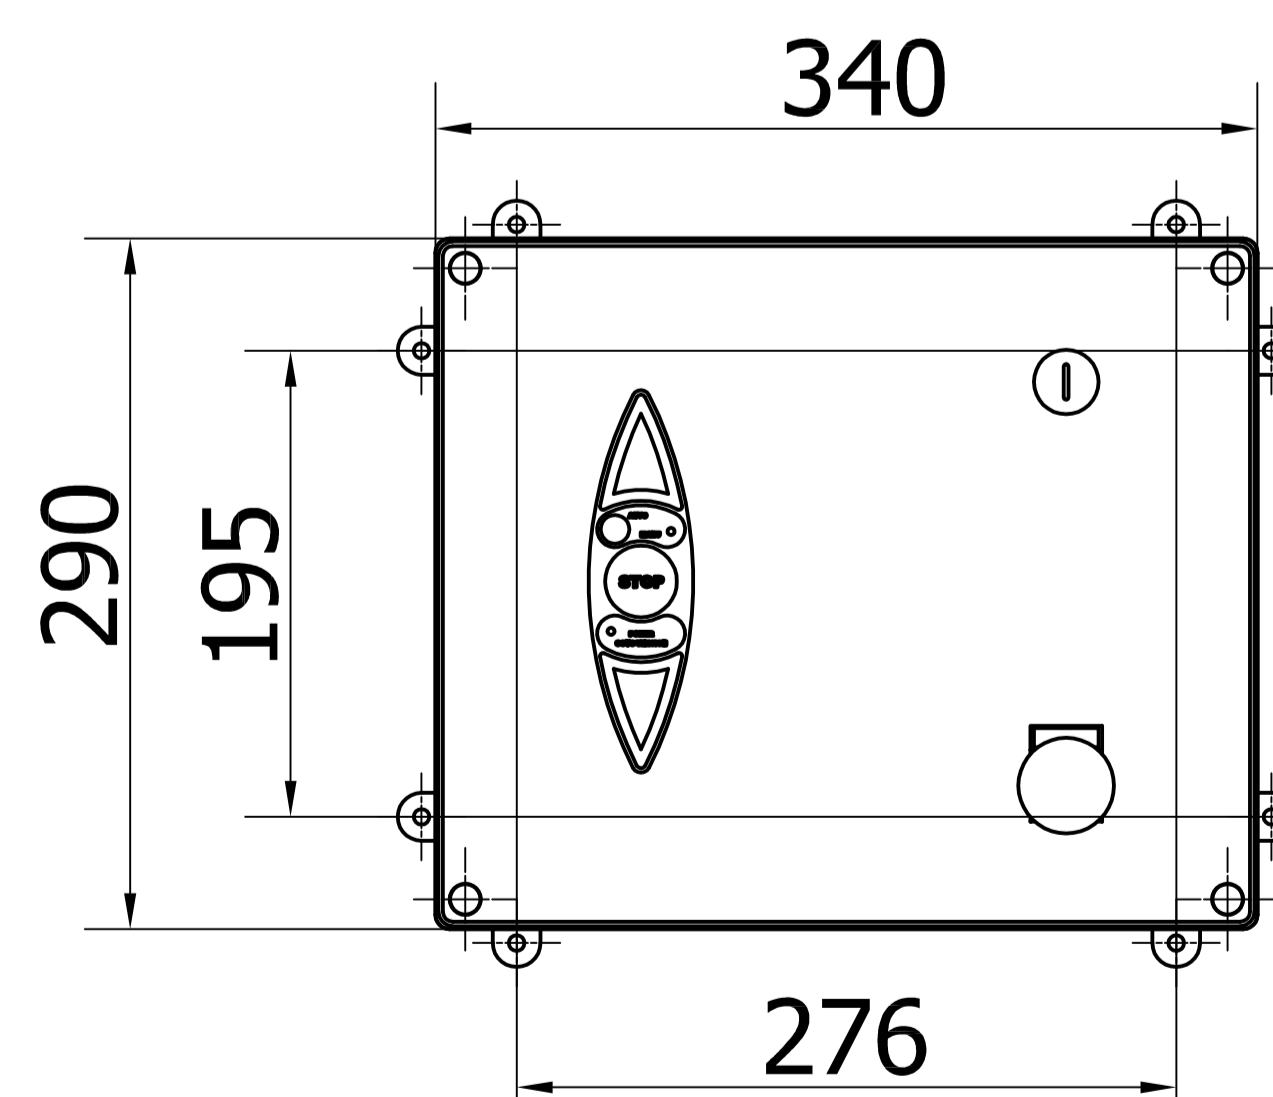

DETAIL B
Drilling & Fixing on floor

CAREFUL ABS Box IF OFFSET Controlbox Same Electrical Condition.

400V 3-Phases OR 230V 3-Phases

Door Supply Cable :
square 4G2.5
3 phases + earth
Without neutral

Head Circuit Breaker :
Either 16A curve C
or 10A curve AM

ABS Controlbox Height = 120 mm
Controlbox IP65

KONE

Roll One
Dimension & Space Requirement

made by : grinandjf

Date : 14/02/2017

Scale : fs

Drawing sheet : Roll One

update on :
update by :
version :

page : 1/1

Paper Size : A2