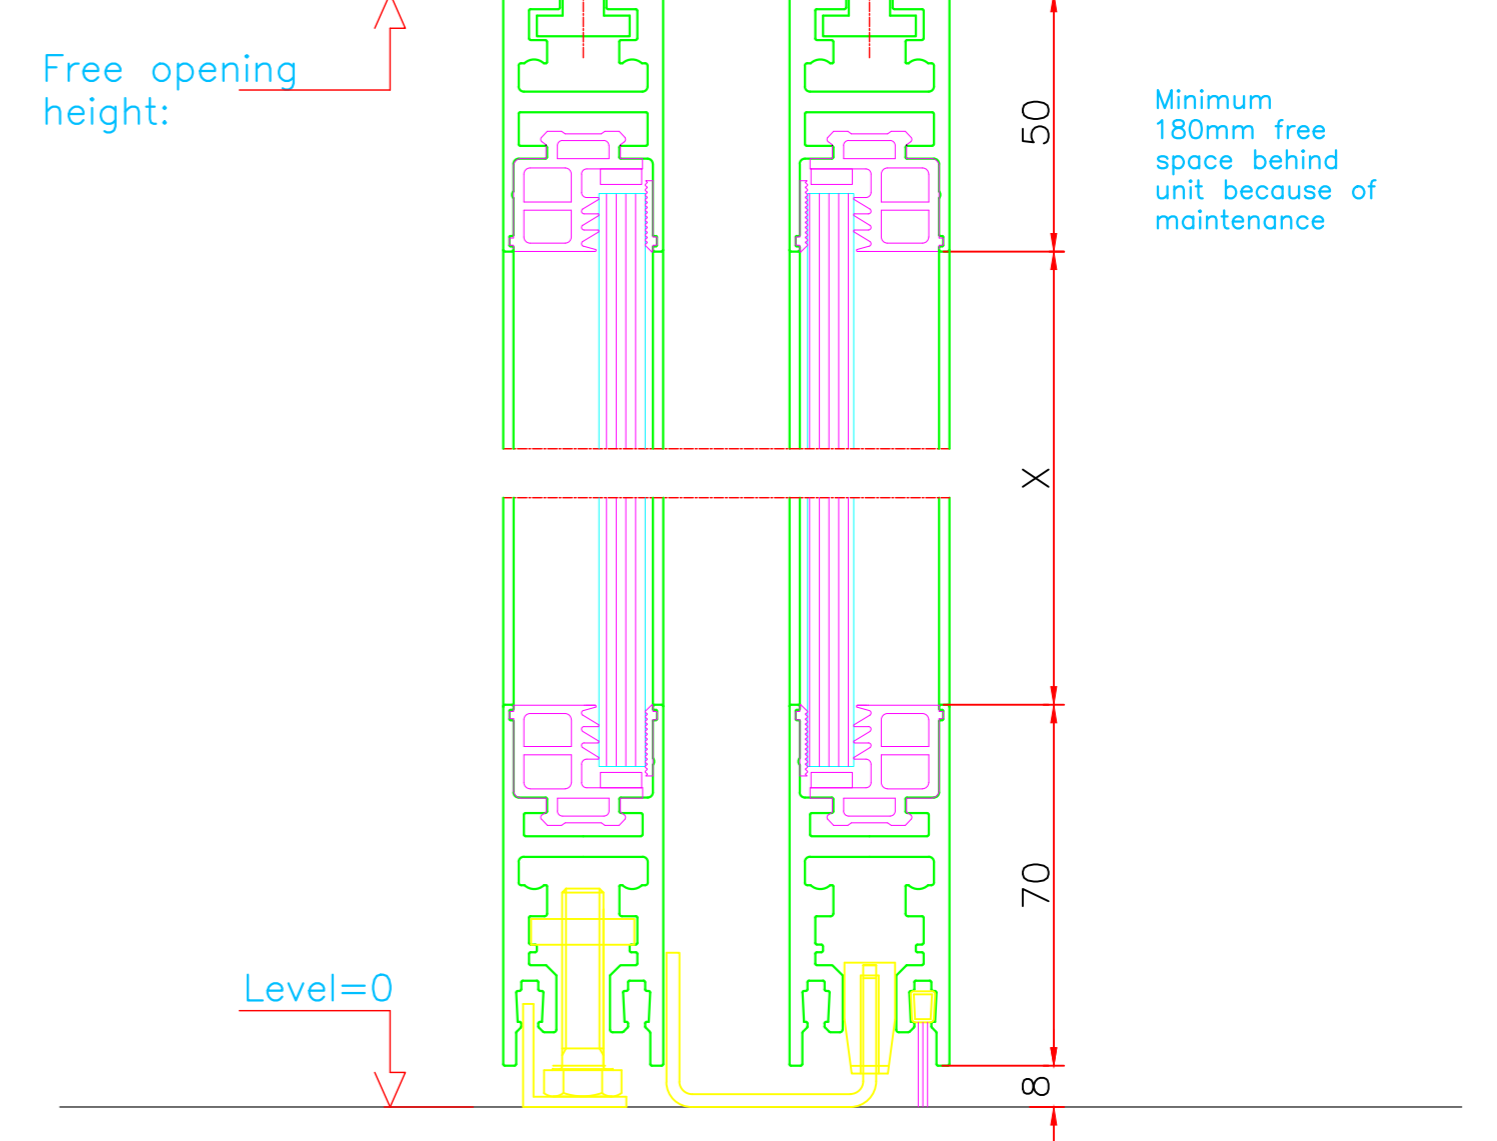

Free opening height:

Minimum 180mm free space behind unit because of maintenance

601-1 (35S)

Title: KONE SD70 SD-D-FP			Drawing number:
Order number:	Page no.:	Projectie ISO-128	Revision number:
Date:	Scale:	⊕ A	A:
Drawn by:	Paper size:		B:
		Accustraat 21 3903 LX Veenendaal Postbus 94 3900 AB Veenendaal Tel.: 0318 - 532333 Fax: 0318 - 532339	C:
			Copyright by KONE