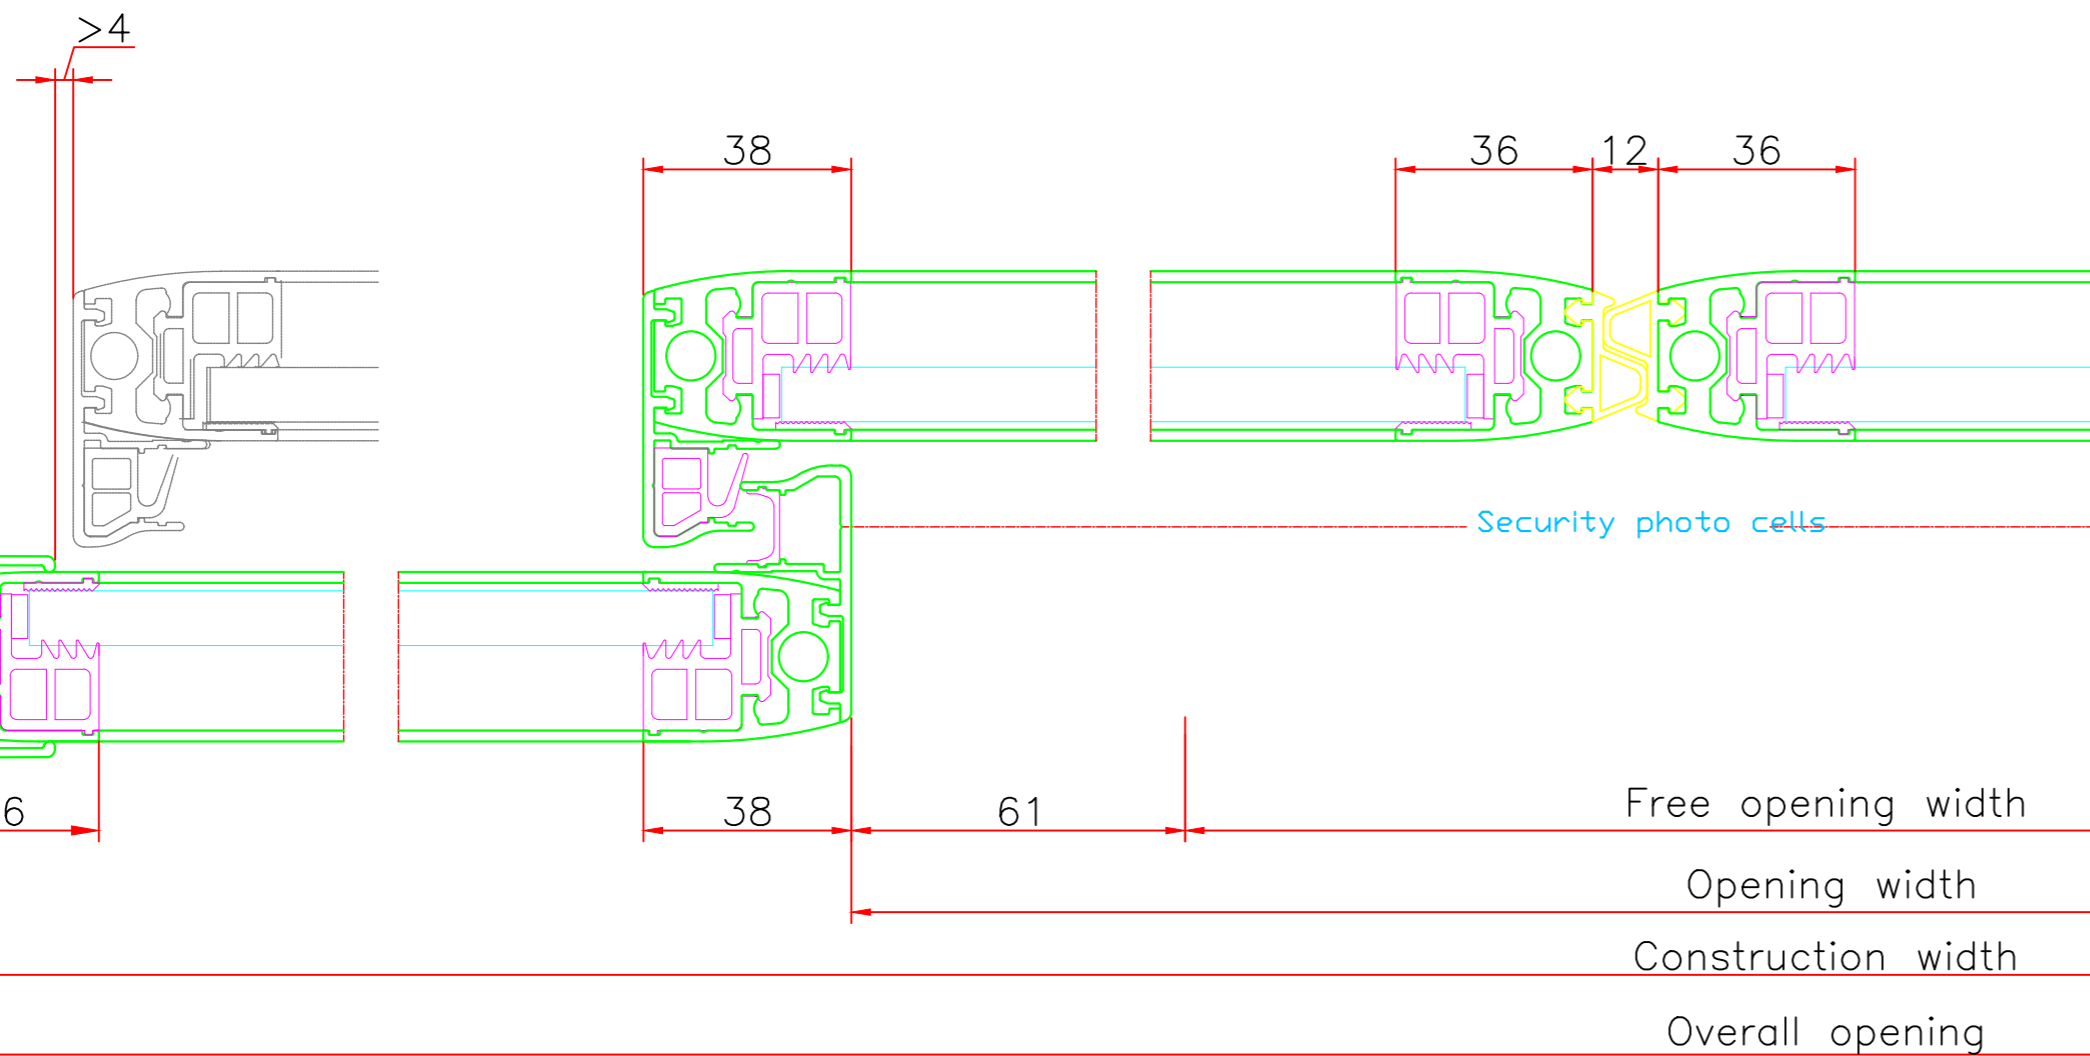

Free opening height:

Minimum 180mm free space behind unit because of maintenance

601-1 (35S)

Title: KONE SD70 SD-D-FP			Drawing number:
Order number:	Page no.:	Projectie ISO-128	Revision number:
Date:	Scale:	⊕ A	A:
Drawn by:	Paper size:		B:
		Accustraat 21 3903 LX Veenendaal Postbus 94 3900 AB Veenendaal Tel.: 0318 - 532333 Fax: 0318 - 532339	C:
			Copyright by KONE